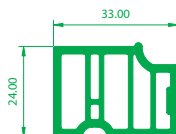

4010
Interlock

4012
Sash Stop

4013
Sash Stop with upstand

4101
Georgian Bar

4120
20mm Add On

4401
Thermal Insert
For 4003 Medium Sash

4402
Thermal Insert
For 4003 Medium Sash

4403
Thermal Insert
For 4002 Small Sash