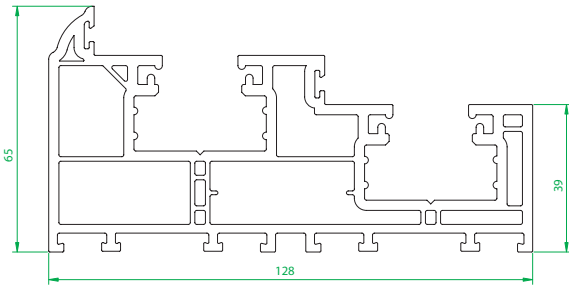

Wind Resistance / Class 4

Energy Rated 'B' as standard, by changing glass specification

A+1 or A+6 can be easily achieved with minimal extra cost

Easy clean feature as standard

Sizes up to 1600mmx 3000mm

Horizontal section through top sash

Vertical section through sash

Horizontal section through bottom sash

Outside

B Rating Specification - STANDARD							
Outer Pane	Spacer	Inner Pane	Uw	gw	WER	BFRC	
Optiwhite	Aluminium W/ 11mm PU + PIB	K Glass OW	1.70	0.49	-9.34	B	B-9
A Rating Specification - Option 1							
Outer Pane	Spacer	Inner Pane	Uw	gw	WER	BFRC	
Optiwhite	Swiss Spacer	K Glass OW	1.54	0.49	1.62	A	A+1
A Rating Specification - Option 2							
Outer Pane	Spacer	Inner Pane	Uw	gw	WER	BFRC	
Diamant	Swiss Spacer	Planitherm Total	1.32	0.44	5.76	A	A+6

A+6 Fully reinforced – two reinforcements to frame and cill

A+1 Part Reinforced – single reinforcement to frame and cill

B-9 Part Reinforced – single reinforcement to frame and cill

Quick Reference Chart