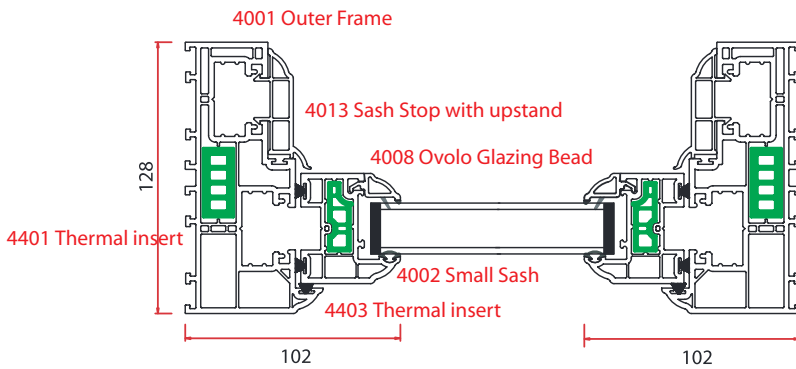

Wind Resistance / Class 4

Energy Rated 'B' as standard, by changing glass specification

A+1 or A+6 can be easily achieved with minimal extra cost

Easy clean feature as standard

Sizes up to 1600mmx 3000mm

Horizontal section through top sash

Vertical section through sash

Horizontal section through bottom sash

Outside

B Rating Specification - STANDARD							
Outer Pane	Spacer	Inner Pane	Uw	gw	WER	BFRC	
Optiwhite	Aluminium W/ 11mm PU + PIB	K Glass OW	1.70	0.49	-9.34	B	B-9
A Rating Specification - Option 1							
Outer Pane	Spacer	Inner Pane	Uw	gw	WER	BFRC	
Optiwhite	Swiss Spacer	K Glass OW	1.54	0.49	1.62	A	A+1
A Rating Specification - Option 2							
Outer Pane	Spacer	Inner Pane	Uw	gw	WER	BFRC	
Diamant	Swiss Spacer	Planitherm Total	1.32	0.44	5.76	A	A+6