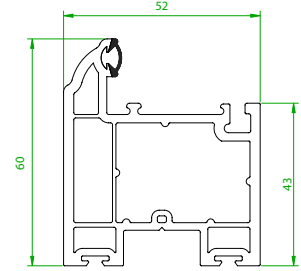

Vertical section through sash

Horizontal section through bottom sash

Outside

B Rating Specification - STANDARD							
Outer Pane	Spacer	Inner Pane	Uw	gw	WER	BFRC	
Optiwhite	Aluminium W/ 11mm PU + PIB	K Glass OW	1.70	0.49	-9.34	B	B-9
A Rating Specification - Option 1							
Outer Pane	Spacer	Inner Pane	Uw	gw	WER	BFRC	
Optiwhite	Swiss Spacer	K Glass OW	1.54	0.49	1.62	A	A+1
A Rating Specification - Option 2							
Outer Pane	Spacer	Inner Pane	Uw	gw	WER	BFRC	
Diamant	Swiss Spacer	Planitherm Total	1.32	0.44	5.76	A	A+6

A+6 Fully reinforced – two reinforcements to frame and cill

A+1 Part Reinforced – single reinforcement to frame and cill

B-9 Part Reinforced – single reinforcement to frame and cill

Quick Reference Chart

4001
Outer Frame

4002
Small Sash

4003
Medium Sash

4005
150mm Cill

4006
185mm Cill

4007
225mm Cill

4008
24mm Ovolo Co Ex
Glazing Bead

4009
24mm Square Co Ex
Glazing Bead