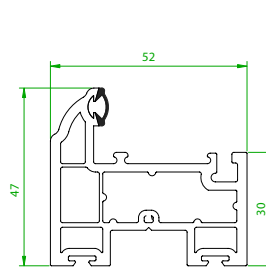

Vertical section through sash

Horizontal section through bottom sash

Outside

B Rating Specification - STANDARD							
Outer Pane	Spacer	Inner Pane	Uw	gw	WER	BFRC	
Optiwhite	Aluminium W/ 11mm PU + PIB	K Glass OW	1.70	0.49	-9.34	B	B-9
A Rating Specification - Option 1							
Outer Pane	Spacer	Inner Pane	Uw	gw	WER	BFRC	
Optiwhite	Swiss Spacer	K Glass OW	1.54	0.49	1.62	A	A+1
A Rating Specification - Option 2							
Outer Pane	Spacer	Inner Pane	Uw	gw	WER	BFRC	
Diamant	Swiss Spacer	Planitherm Total	1.32	0.44	5.76	A	A+6

A+6 Fully reinforced – two reinforcements to frame and cill

A+1 Part Reinforced – single reinforcement to frame and cill

B-9 Part Reinforced – single reinforcement to frame and cill

Quick Reference Chart

4001
Outer Frame

4002
Small Sash

4003
Medium Sash

4005
150mm Cill

4006
185mm Cill

4007
225mm Cill

4008
24mm Ovolo Co Ex
Glazing Bead

4009
24mm Square Co Ex
Glazing Bead