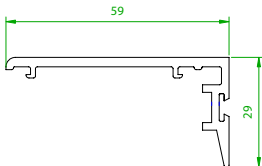

Vertical section through sash

Horizontal section through bottom sash

Outside

B Rating Specification - STANDARD							
Outer Pane	Spacer	Inner Pane	Uw	gw	WER	BFRC	
Optiwhite	Aluminium W/ 11mm PU + PIB	K Glass OW	1.70	0.49	-9.34	B	B-9
A Rating Specification - Option 1							
Outer Pane	Spacer	Inner Pane	Uw	gw	WER	BFRC	
Optiwhite	Swiss Spacer	K Glass OW	1.54	0.49	1.62	A	A+1
A Rating Specification - Option 2							
Outer Pane	Spacer	Inner Pane	Uw	gw	WER	BFRC	
Diamant	Swiss Spacer	Planitherm Total	1.32	0.44	5.76	A	A+6

4001
Outer Frame

4002
Small Sash

4003
Medium Sash

4005
150mm Cill

4006
185mm Cill

4007
225mm Cill

4008
24mm Ovolo Co Ex
Glazing Bead

4009
24mm Square Co Ex
Glazing Bead

4010
Interlock

4012
Sash Stop

4013
Sash Stop with upstand

4101
Georgian Bar

4120
20mm Add On

4401
Thermal Insert
For 4003 Medium Sash

4402
Thermal Insert
For 4003 Medium Sash

4403
Thermal Insert
For 4002 Small Sash