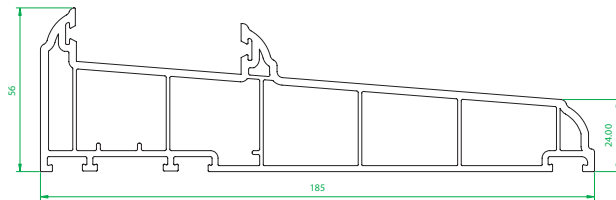

Integral security bar on cill

Reduced sight lines

Range of Georgian Bar options

Sash Horn options

Transom drop options - equal - 60/40 - 70/30

Can be coupled or inserted into 90 deg. or splayed bays

Wide range of standard colours / foils - additional colours available on request

Vertical section through sash

Horizontal section through bottom sash

Outside

B Rating Specification - STANDARD							
Outer Pane	Spacer	Inner Pane	Uw	gw	WER	BFRC	
Optiwhite	Aluminium W/ 11mm PU + PIB	K Glass OW	1.70	0.49	-9.34	B	B-9
A Rating Specification - Option 1							
Outer Pane	Spacer	Inner Pane	Uw	gw	WER	BFRC	
Optiwhite	Swiss Spacer	K Glass OW	1.54	0.49	1.62	A	A+1
A Rating Specification - Option 2							
Outer Pane	Spacer	Inner Pane	Uw	gw	WER	BFRC	
Diamant	Swiss Spacer	Planitherm Total	1.32	0.44	5.76	A	A+6

4001
Outer Frame

4002
Small Sash

4003
Medium Sash

4005
150mm Cill

4006
185mm Cill

4007
225mm Cill

4008
24mm Ovolo Co Ex
Glazing Bead

4009
24mm Square Co Ex
Glazing Bead