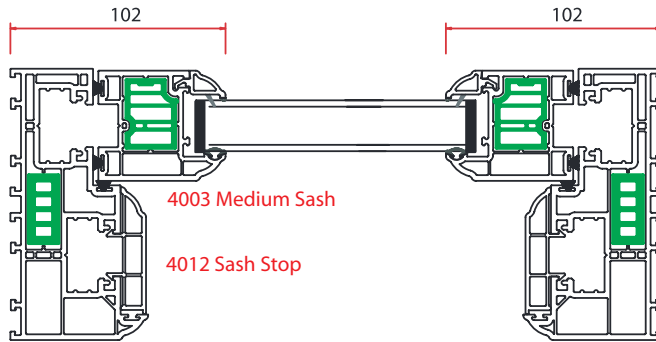

Integral security bar on cill

Reduced sight lines

Range of Georgian Bar options

Sash Horn options

Transom drop options - equal - 60/40 - 70/30

Can be coupled or inserted into 90 deg. or splayed bays

Wide range of standard colours / foils - additional colours available on request

Wind Resistance / Class 4

Energy Rated 'B' as standard, by changing glass specification

A+1 or A+6 can be easily achieved with minimal extra cost

Easy clean feature as standard

Sizes up to 1600mmx 3000mm

Horizontal section through top sash

Vertical section through sash

Horizontal section through bottom sash

Outside

B Rating Specification - STANDARD							
Outer Pane	Spacer	Inner Pane	Uw	gw	WER	BFRC	
Optiwhite	Aluminium W/ 11mm PU + PIB	K Glass OW	1.70	0.49	-9.34	B	B-9
A Rating Specification - Option 1							
Outer Pane	Spacer	Inner Pane	Uw	gw	WER	BFRC	
Optiwhite	Swiss Spacer	K Glass OW	1.54	0.49	1.62	A	A+1
A Rating Specification - Option 2							
Outer Pane	Spacer	Inner Pane	Uw	gw	WER	BFRC	
Diamant	Swiss Spacer	Planitherm Total	1.32	0.44	5.76	A	A+6