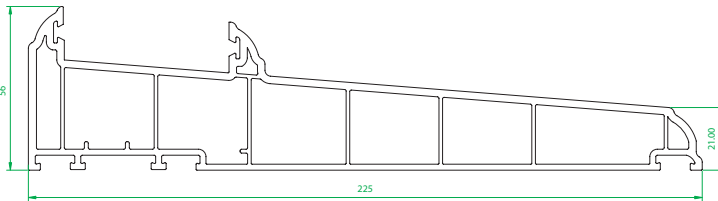

Integral security bar on cill

Reduced sight lines

Range of Georgian Bar options

Sash Horn options

Transom drop options - equal - 60/40 - 70/30

Can be coupled or inserted into 90 deg. or splayed bays

Wide range of standard colours / foils - additional colours available on request

Vertical section through sash

Horizontal section through bottom sash

Outside

B Rating Specification - STANDARD							
Outer Pane	Spacer	Inner Pane	Uw	gw	WER	BFRC	
Optiwhite	Aluminium W/ 11mm PU + PIB	K Glass OW	1.70	0.49	-9.34	B	B-9
A Rating Specification - Option 1							
Outer Pane	Spacer	Inner Pane	Uw	gw	WER	BFRC	
Optiwhite	Swiss Spacer	K Glass OW	1.54	0.49	1.62	A	A+1
A Rating Specification - Option 2							
Outer Pane	Spacer	Inner Pane	Uw	gw	WER	BFRC	
Diamant	Swiss Spacer	Planitherm Total	1.32	0.44	5.76	A	A+6

4001
Outer Frame

4002
Small Sash

4003
Medium Sash

4005
150mm Cill

4006
185mm Cill

4007
225mm Cill

4008
24mm Ovolo Co Ex
Glazing Bead

4009
24mm Square Co Ex
Glazing Bead