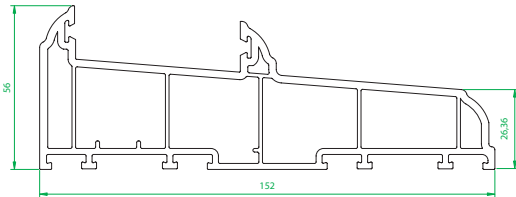

Integral security bar on cill

Reduced sight lines

Range of Georgian Bar options

Sash Horn options

Transom drop options - equal - 60/40 - 70/30

Can be coupled or inserted into 90 deg. or splayed bays

Wide range of standard colours / foils - additional colours available on request

Vertical section through sash

Horizontal section through bottom sash

Outside

B Rating Specification - STANDARD							
Outer Pane	Spacer	Inner Pane	Uw	gw	WER	BFRC	
Optiwhite	Aluminium W/ 11mm PU + PIB	K Glass OW	1.70	0.49	-9.34	B	B-9
A Rating Specification - Option 1							
Outer Pane	Spacer	Inner Pane	Uw	gw	WER	BFRC	
Optiwhite	Swiss Spacer	K Glass OW	1.54	0.49	1.62	A	A+1
A Rating Specification - Option 2							
Outer Pane	Spacer	Inner Pane	Uw	gw	WER	BFRC	
Diamant	Swiss Spacer	Planitherm Total	1.32	0.44	5.76	A	A+6

A+6 Fully reinforced – two reinforcements to frame and cill

A+1 Part Reinforced – single reinforcement to frame and cill

B-9 Part Reinforced – single reinforcement to frame and cill

Quick Reference Chart

4001
Outer Frame

4002
Small Sash

4003
Medium Sash

4005
150mm Cill

4006
185mm Cill

4007
225mm Cill

4008
24mm Ovolo Co Ex
Glazing Bead

4009
24mm Square Co Ex
Glazing Bead