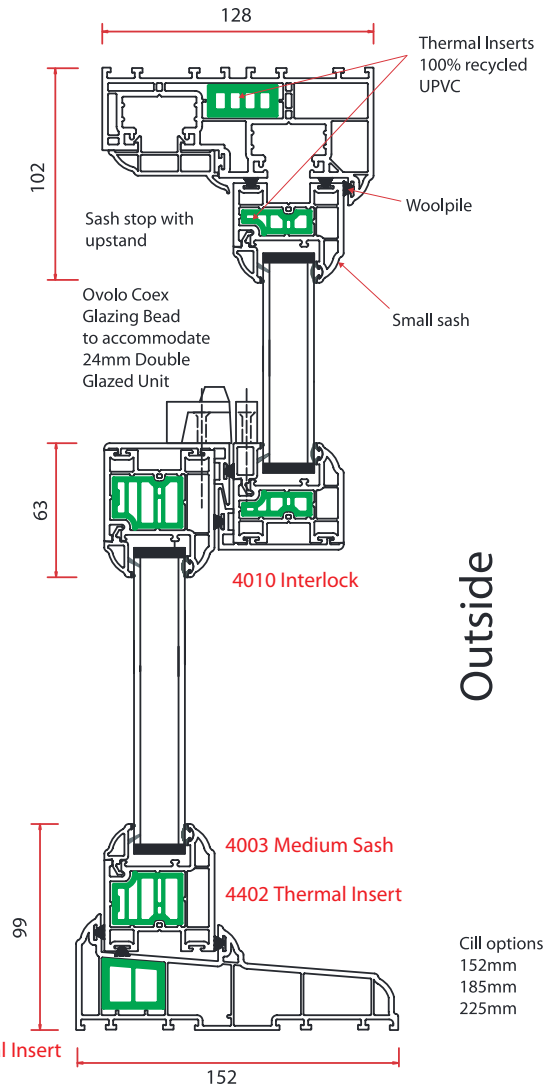

Integral security bar on cill

Reduced sight lines

Range of Georgian Bar options

Sash Horn options

Transom drop options - equal - 60/40 - 70/30

Can be coupled or inserted into 90 deg. or splayed bays

Wide range of standard colours / foils - additional colours available on request

Wind Resistance / Class 4

Energy Rated 'B' as standard, by changing glass specification

A+1 or A+6 can be easily achieved with minimal extra cost

Easy clean feature as standard

Sizes up to 1600mmx 3000mm

Horizontal section through top sash

Vertical section through sash

Horizontal section through bottom sash

Outside

B Rating Specification - STANDARD							
Outer Pane	Spacer	Inner Pane	Uw	gw	WER	BFRC	
Optiwhite	Aluminium W/ 11mm PU + PIB	K Glass OW	1.70	0.49	-9.34	B	B-9
A Rating Specification - Option 1							
Outer Pane	Spacer	Inner Pane	Uw	gw	WER	BFRC	
Optiwhite	Swiss Spacer	K Glass OW	1.54	0.49	1.62	A	A+1
A Rating Specification - Option 2							
Outer Pane	Spacer	Inner Pane	Uw	gw	WER	BFRC	
Diamant	Swiss Spacer	Planitherm Total	1.32	0.44	5.76	A	A+6